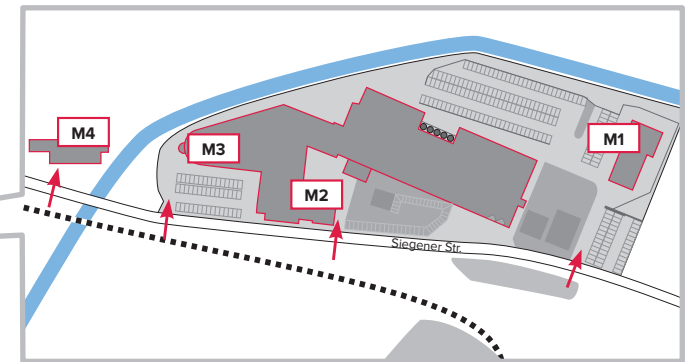

Your way to MENNEKES

Your trip by car

from the north and the south

motorway A 45

⇒ exit 18 - Drolshagen/Lennestadt/Olpe

route B 55 ⇒ direction to Lennestadt

after 9 km turn right ⇒ direction to Kirchhundem

from the west

motorway A 4 to exchange Olpe

⇒ direction Dortmund A 45

A 45 ⇒ exit 18 - Drolshagen/Lennestadt/Olpe

route B 55 ⇒ direction to Lennestadt

after 9 km turn right ⇒ direction to Kirchhundem

Have a pleasant and safe ride.

Distance to the airports

Cologne	approx 105 km
Dortmund	approx 100 km
Düsseldorf	approx 145 km
Frankfurt	approx 165 km

Locations

- M1** **Headquarter**
Aloys-Mennekes-Str. 1
57399 Kirchhündem
- M2** **Receiving department**
Personnel department
Purchase
- M3** **Automotive**
Charging systems
Siegener Str. 1
57399 Kirchhündem
- M4** **Jig department**