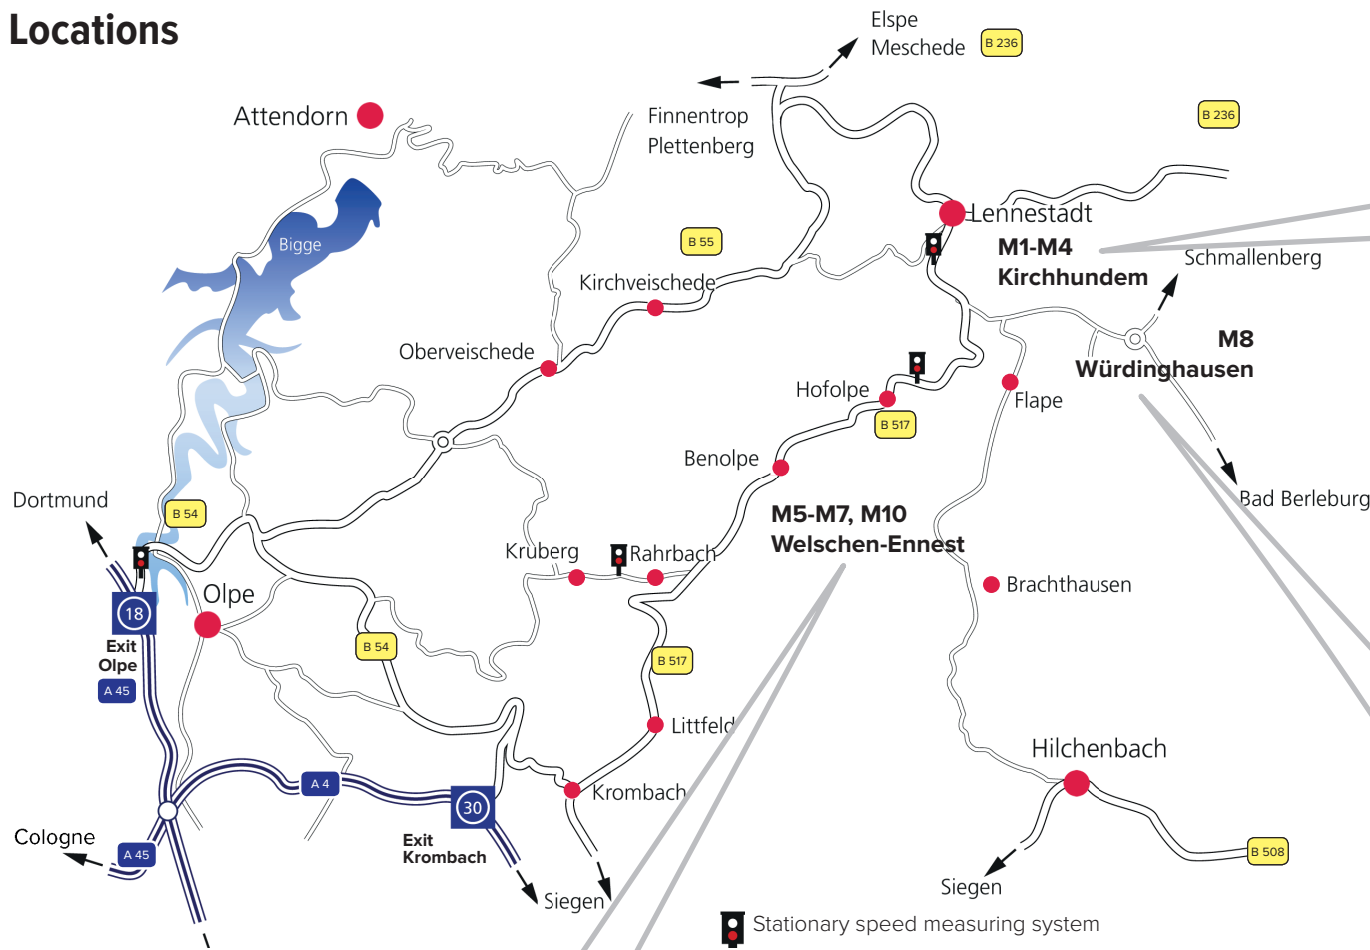

Your way to MENNEKES

Your trip by car

from the north and the south

motorway A 45

⇒ exit 18 - Drolshagen/Lennestadt/Olpe

route B 55 ⇒ direction to Lennestadt

after 9 km turn right ⇒ direction to Kirchhundem

from the west

motorway A 4 to exchange Olpe

⇒ direction Dortmund A 45

A 45 ⇒ exit 18 - Drolshagen/Lennestadt/Olpe

route B 55 ⇒ direction to Lennestadt

after 9 km turn right ⇒ direction to Kirchhundem

Have a pleasant and safe ride.

Distance to the airports

Cologne	approx 105 km
Dortmund	approx 100 km
Düsseldorf	approx 145 km
Frankfurt	approx 165 km

Locations

- M1** **Headquarter**
Aloys-Mennekes-Str. 1
57399 Kirchhündem
- M2** **Receiving department**
Personnel department
Purchase
- M3** **Automotive**
Charging systems
Siegener Str. 1
57399 Kirchhündem
- M4** **Jig department**

- M8** **Charging systems manufacture**
Auf dem Niedern Bruch 4
57399 Kirchhündem Würdinghausen

- M5** **Production Automotive**
In der Welsmicke 7
57399 Kirchhündem Welschen-Ennest
- M6** **Logistics center**
Industriestraße 2
57399 Kirchhündem Welschen-Ennest
- M7** **Production**
Industriestraße 10
57399 Kirchhündem Welschen-Ennest
- M10.1** **Administration Automotive**
Kölner Str. 37
57399 Kirchhündem Welschen-Ennest
- M10.2** **Customer Center**