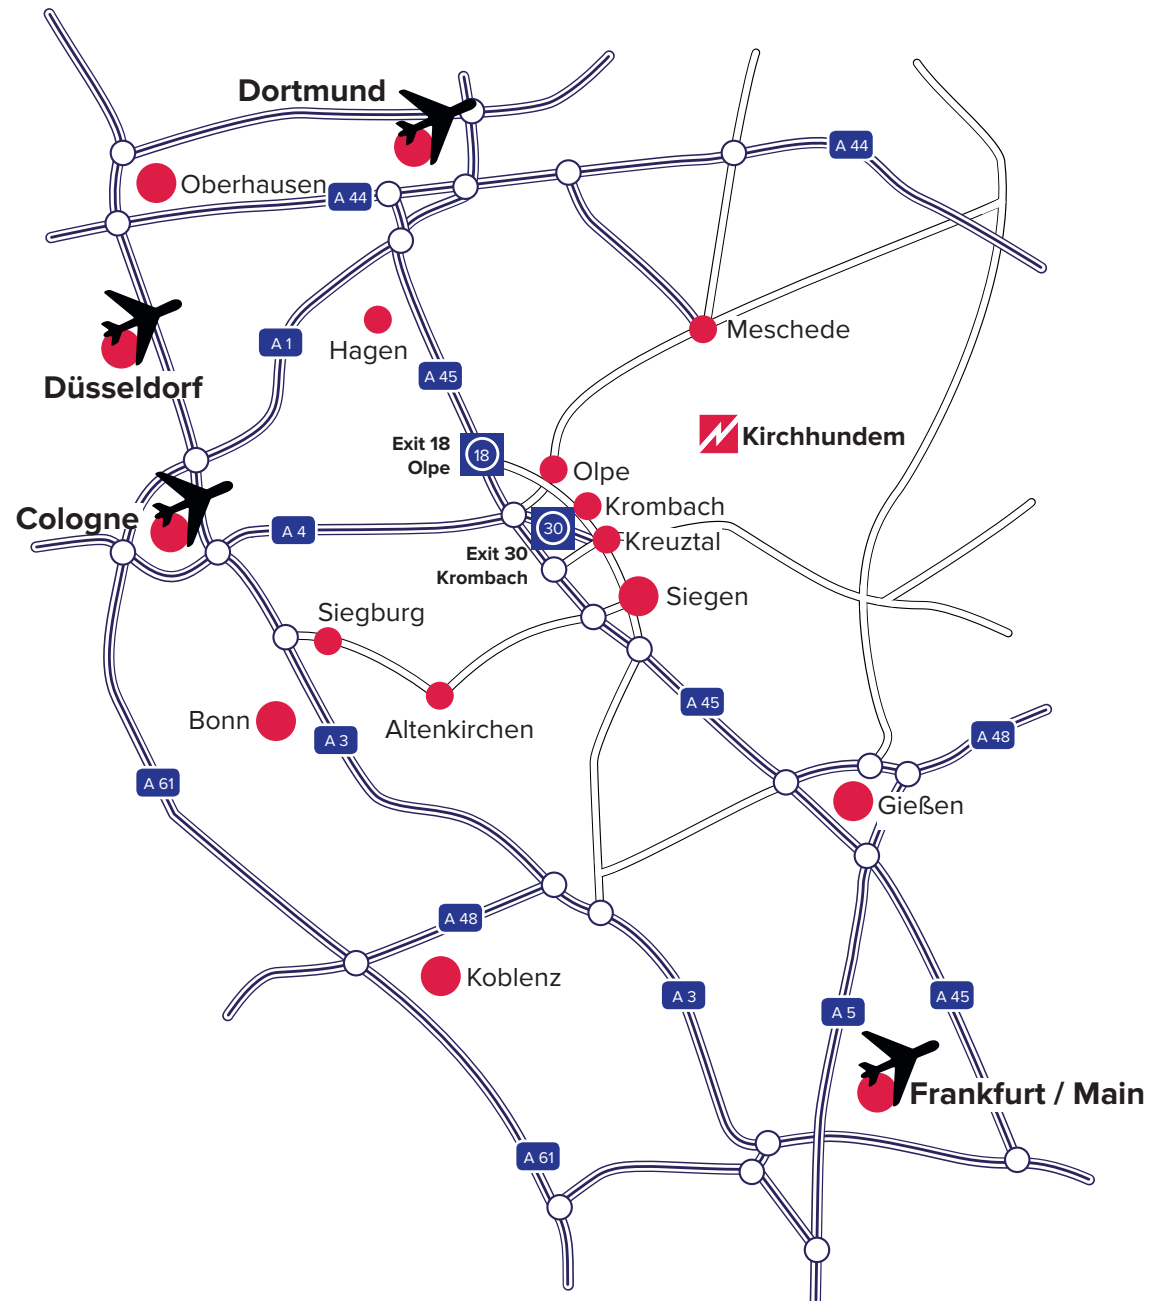

Your way to MENNEKES

Your trip by car

from the north and the south

motorway A 45

⇒ exit 18 - Drolshagen/Lennestadt/Olpe

route B 55 ⇒ direction to Lennestadt

after 9 km turn right ⇒ direction to Kirchhundem

from the west

motorway A 4 to exchange Olpe

⇒ direction Dortmund A 45

A 45 ⇒ exit 18 - Drolshagen/Lennestadt/Olpe

route B 55 ⇒ direction to Lennestadt

after 9 km turn right ⇒ direction to Kirchhundem

Have a pleasant and safe ride.

Distance to the airports

Cologne	approx 105 km
Dortmund	approx 100 km
Düsseldorf	approx 145 km
Frankfurt	approx 165 km

Locations

- M1** **Headquarter**
Aloys-Mennekes-Str. 1
57399 Kirchhündem
- M2** **Receiving department**
Personnel department
Purchase
- M3** **Automotive**
Charging systems
Siegener Str. 1
57399 Kirchhündem
- M4** **Jig department**

- M8** **Charging systems manufacture**
Auf dem Niedern Bruch 4
57399 Kirchhündem Würdinghausen

- M5** **Production Automotive**
In der Welsmicke 7
57399 Kirchhündem Welschen-Ennest
- M6** **Logistics center**
Industriestraße 2
57399 Kirchhündem Welschen-Ennest
- M7** **Production**
Industriestraße 10
57399 Kirchhündem Welschen-Ennest
- M10.1** **Administration Automotive**
Kölner Str. 37
57399 Kirchhündem Welschen-Ennest
- M10.2** **Customer Center**