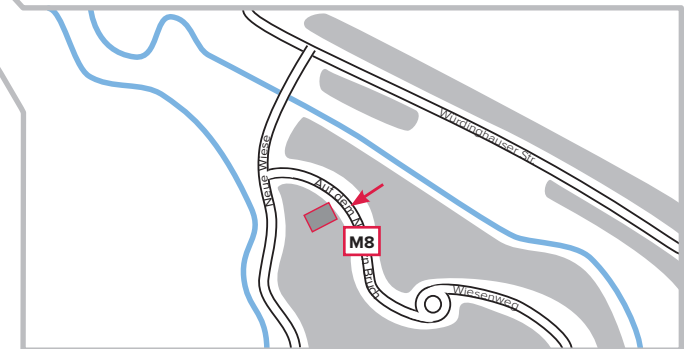

motorway A 4 to exchange Olpe

⇒ direction Dortmund A 45

A 45 ⇒ exit 18 - Drolshagen/Lennestadt/Olpe

route B 55 ⇒ direction to Lennestadt

after 9 km turn right ⇒ direction to Kirchhundem

Have a pleasant and safe ride.

Distance to the airports

Cologne	approx 105 km
Dortmund	approx 100 km
Düsseldorf	approx 145 km
Frankfurt	approx 165 km

Locations

- M1** **Headquarter**
Aloys-Mennekes-Str. 1
57399 Kirchhündem
- M2** **Receiving department**
Personnel department
Purchase
- M3** **Automotive**
Charging systems
Siegener Str. 1
57399 Kirchhündem
- M4** **Jig department**