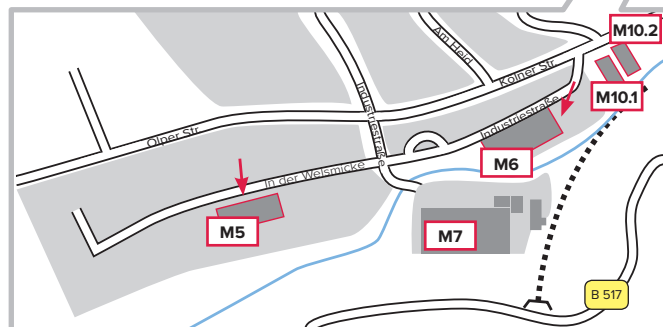

- **M5** **Production Automotive**
  In der Welsmicke 7
  57399 Kirchhündem Welschen-Ennest
- **M6** **Logistics center**
  Industriestraße 2
  57399 Kirchhündem Welschen-Ennest
- **M7** **Production**
  Industriestraße 10
  57399 Kirchhündem Welschen-Ennest
- **M10.1** **Administration Automotive**
  Kölner Str. 37
  57399 Kirchhündem Welschen-Ennest
- **M10.2** **Customer Center**